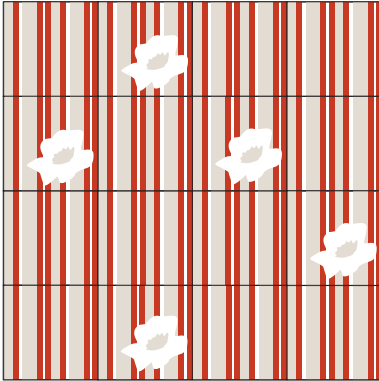

Lieblingsstücke 3 / Favourites 3