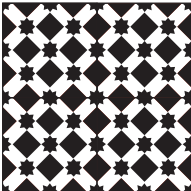

Klassiker 2 / Classics 2