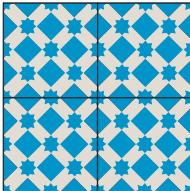

Klassiker 2 / Classics 2