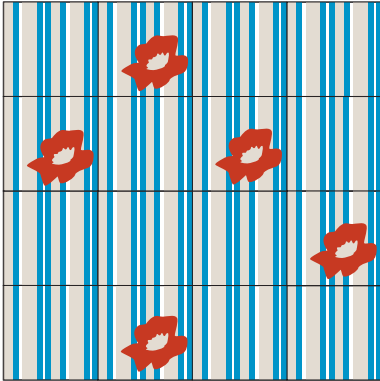

Lieblingsstücke 3 / Favourites 3